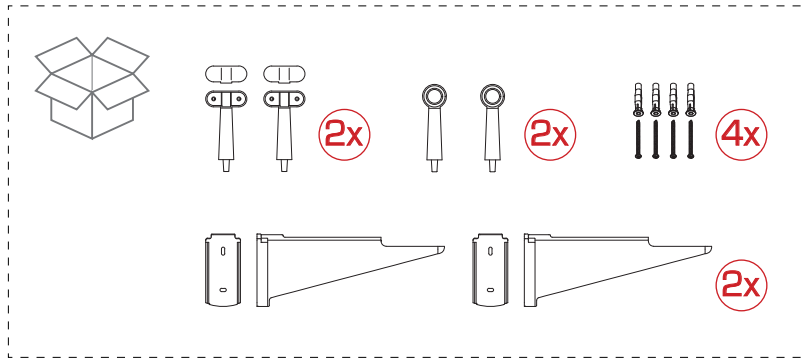

FINALLY - mensola

Finally - shelf

FNNBP1905 NERO
black

FNNBP190G GRIGIO
grey

FNNBP19B0 BROWN
brown

FNNBP1904 BIANCO
white